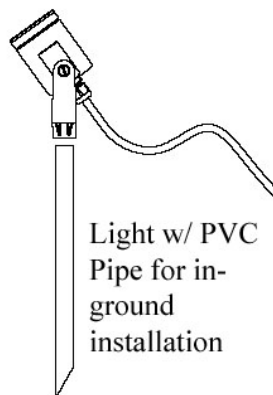

# WaterGlow Submersible Landscape Light

12V, Single Phase

LL1020 Submersible Landscape Light with Base and 20' Power Cord

### Operation

- ⇒ Light is installed in water feature and base is weighted for installation or removed and replaced with 1/2" PVC for in-ground installation.
- ⇒ Customer provided low voltage transformer takes in 120V and produces 12V power to illuminate the MR-16 halogen bulbs.
- ⇒ Light passes through the clear, tempered glass lens that can be positioned above or below the water surface to illuminate the feature.
- ⇒ The angle of the light can be adjusted and set using the brass set screws.

### Quick Facts

- ⇒ Complete Package includes 1 Machined Bronze Fixture with 20' of STOW 3 Wire Power Cable, Clear 75W MR-16 Halogen Bulb and Clear Tempered Glass Window, Thermoplastic Mounting Bracket with Brass Screws, and Removable Thermoplastic Base
- ⇒ Machined Bronze Fixture
- ⇒ Built In Thermal Overload Protection
- ⇒ Built In Triple O-Ring Sealing
- ⇒ Requires Only 1" Submersion of Light Fixture Base with up to a 75W MR-16 Halogen Bulb
- ⇒ Customer Shall Supply a Properly Sized Low Voltage Transformer
- ⇒ Total Component Listed by ETL to meet UL and CSA Standards for In-Water Use
- ⇒ Bronze Construction of Exposed Metal; Salt Water Compatible
- ⇒ 3 Year Warranty
- ⇒ UPS Shippable
- ⇒ Made in the USA
- ⇒ Energy Efficient, Low Voltage Lighting
- ⇒ Industrial Strength Design
- ⇒ Base can be Removed and Replaced with 1/2" PVC Pipe for In-Ground Installation or a 1/2" PVC Pipe Added as an Extension (PVC not included)

Standard Light w/ Base

Light w/ Base and PVC extension

Light w/ PVC Pipe for in-ground installation

PVC not included for these options

The bronze light fixture attaches to the bracket using brass set screws that can be tightened to set the proper fixture angle. The light bracket fits onto the removable base which can be weighted for installation or modified as in the above pictures using 1/2" PVC pipe.