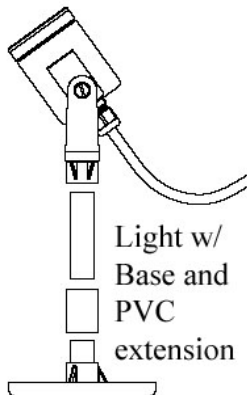

# WaterGlow Submersible Landscape Light

12V, Single Phase

LL1020 Submersible Landscape Light with Base and 20' Power Cord

### Operation

- ⇒ Light is installed in water feature and base is weighted for installation or removed and replaced with 1/2" PVC for in-ground installation.
- ⇒ Customer provided low voltage transformer takes in 120V and produces 12V power to illuminate the MR-16 halogen bulbs.
- ⇒ Light passes through the clear, tempered glass lens that can be positioned above or below the water surface to illuminate the feature.
- ⇒ The angle of the light can be adjusted and set using the brass set screws.

### Quick Facts

- ⇒ Complete Package includes 1 Machined Bronze Fixture with 20' of STOW 3 Wire Power Cable, Clear 75W MR-16 Halogen Bulb and Clear Tempered Glass Window, Thermoplastic Mounting Bracket with Brass Screws, and Removable Thermoplastic Base
- ⇒ Machined Bronze Fixture
- ⇒ Built In Thermal Overload Protection
- ⇒ Built In Triple O-Ring Sealing
- ⇒ Requires Only 1" Submersion of Light Fixture Base with up to a 75W MR-16 Halogen Bulb
- ⇒ Customer Shall Supply a Properly Sized Low Voltage Transformer
- ⇒ Total Component Listed by ETL to meet UL and CSA Standards for In-Water Use
- ⇒ Bronze Construction of Exposed Metal; Salt Water Compatible
- ⇒ 3 Year Warranty
- ⇒ UPS Shippable
- ⇒ Made in the USA
- ⇒ Energy Efficient, Low Voltage Lighting
- ⇒ Industrial Strength Design
- ⇒ Base can be Removed and Replaced with 1/2" PVC Pipe for In-Ground Installation or a 1/2" PVC Pipe Added as an Extension (PVC not included)

Standard Light w/ Base

Light w/ Base and PVC extension

Light w/ PVC Pipe for in-ground installation

PVC not included for these options

The bronze light fixture attaches to the bracket using brass set screws that can be tightened to set the proper fixture angle. The light bracket fits onto the removable base which can be weighted for installation or modified as in the above pictures using 1/2" PVC pipe.