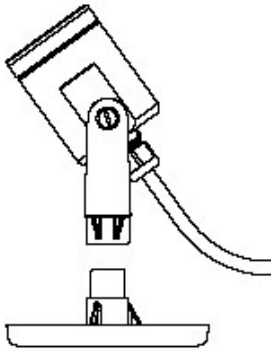

# WaterGlow Submersible Landscape Light

12V, Single Phase

LL1020 Submersible Landscape Light with Base and 20' Power Cord

### Operation

- ⇒ Light is installed in water feature and base is weighted for installation or removed and replaced with 1/2" PVC for in-ground installation.
- ⇒ Customer provided low voltage transformer takes in 120V and produces 12V power to illuminate the MR-16 halogen bulbs.
- ⇒ Light passes through the clear, tempered glass lens that can be positioned above or below the water surface to illuminate the feature.
- ⇒ The angle of the light can be adjusted and set using the brass set screws.

### Quick Facts

- ⇒ Complete Package includes 1 Machined Bronze Fixture with 20' of STOW 3 Wire Power Cable, Clear 75W MR-16 Halogen Bulb and Clear Tempered Glass Window, Thermoplastic Mounting Bracket with Brass Screws, and Removable Thermoplastic Base
- ⇒ Machined Bronze Fixture
- ⇒ Built In Thermal Overload Protection
- ⇒ Built In Triple O-Ring Sealing
- ⇒ Requires Only 1" Submersion of Light Fixture Base with up to a 75W MR-16 Halogen Bulb
- ⇒ Customer Shall Supply a Properly Sized Low Voltage Transformer
- ⇒ Total Component Listed by ETL to meet UL and CSA Standards for In-Water Use
- ⇒ Bronze Construction of Exposed Metal; Salt Water Compatible
- ⇒ 3 Year Warranty
- ⇒ UPS Shippable
- ⇒ Made in the USA
- ⇒ Energy Efficient, Low Voltage Lighting
- ⇒ Industrial Strength Design
- ⇒ Base can be Removed and Replaced with 1/2" PVC Pipe for In-Ground Installation or a 1/2" PVC Pipe Added as an Extension (PVC not included)

Standard Light w/ Base

Light w/ Base and PVC extension

Light w/ PVC Pipe for in-ground installation

PVC not included for these options

The bronze light fixture attaches to the bracket using brass set screws that can be tightened to set the proper fixture angle. The light bracket fits onto the removable base which can be weighted for installation or modified as in the above pictures using 1/2" PVC pipe.