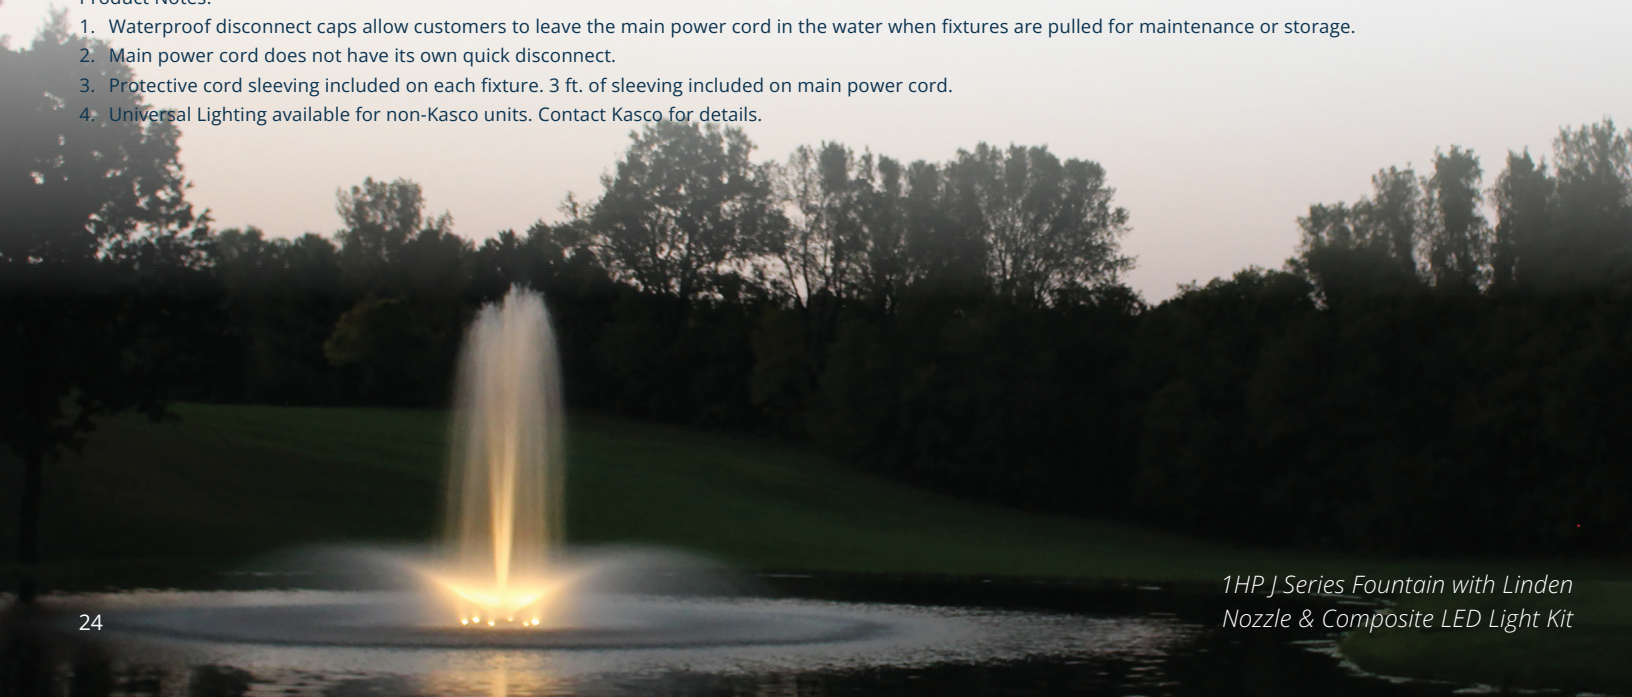

Displays White and Includes Red, Green, Blue, & Amber Lenses

Durable Composite Fixtures for Watertight Operation

11 Watts and 910 Lumens Per Fixture

2-Year Warranty

CORD LENGTH	50 FT	100 FT	150 FT	200 FT	250 FT	300 FT	400 FT	500 FT
3-FIXTURE KITS (RECOMMENDED FOR 1/2 - 1HP UNITS)								
PART #	LED3C11-050	LED3C11-100	LED3C11-150	LED3C11-200	LED3C11-250	LED3C11-300	LED3C11-400	LED3C11-500
MSRP	\$877	\$968	\$1,050	\$1,142	\$1,264	\$1,344	\$1,478	\$2,027
6-FIXTURE KITS (RECOMMENDED FOR 2 - 5HP UNITS)								
PART #	LED6C11-050	LED6C11-100	LED6C11-150	LED6C11-200	LED6C11-250	LED6C11-300	LED6C11-400	LED6C11-500
MSRP	\$1,660	\$1,740	\$1,827	\$1,914	\$2,012	\$2,112	\$2,271	\$2,584

**Product Notes:**

1. Waterproof disconnect caps allow customers to leave the main power cord in the water when fixtures are pulled for maintenance or storage.
2. Main power cord does not have its own quick disconnect.
3. Protective cord sleeving included on each fixture. 3 ft. of sleeving included on main power cord.
4. Universal Lighting available for non-Kasco units. Contact Kasco for details.