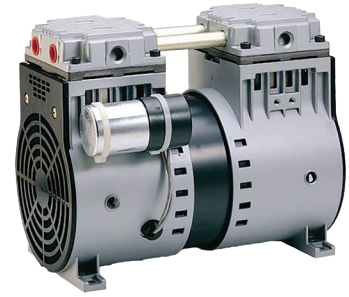

## COMPRESSORS

- 1/4, 1/2, and 3/4HP, 120V and 208-240V options
- Single phase
- Includes vibration mounts and 6 ft. power cord
- Quiet, oil-less piston compressors built for continuous duty, large aeration applications

Product Notes:

1. KM-60C, KM-60HC, KM-120C, and KM-120HC models include a Molex cord connector making them compatible with newer style RobustAire cabinets.
2. TeichAire compressors do not include the pressure relief valve, brass elbow, or air filter assembly. Please reuse these components from the old compressor.