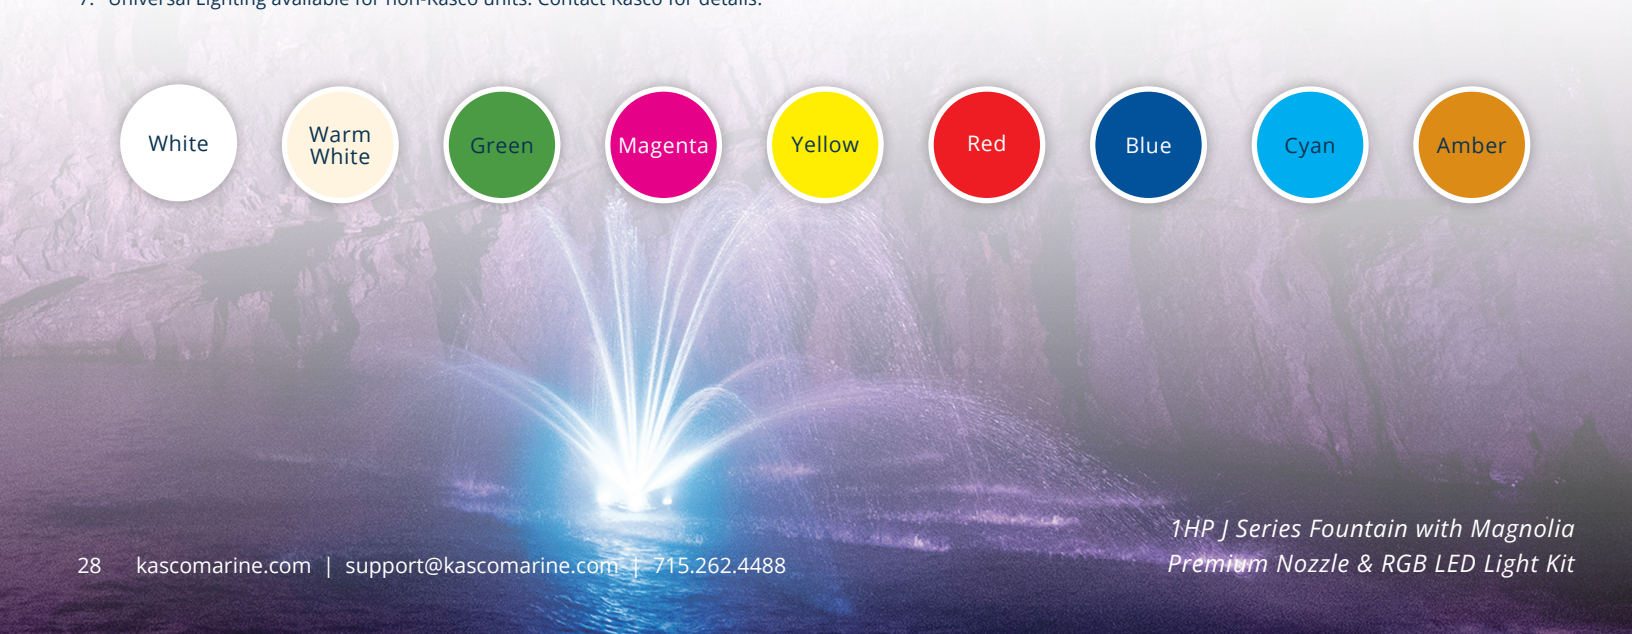

Product Notes:

1. See Lighting Selection Guide on page 23 for lighting recommendations per HP.
2. Waterproof disconnect caps allow customers to leave the main power cord in the water when fixtures are pulled for maintenance or storage.
3. Main power cord does not have its own quick disconnect.
4. Protective cord sleeving included on each fixture. 3 ft. of sleeving included on main power cord(s).
5. 6-fixture kits ship with 2 power cords, each with 3 fixtures.
6. When adding a RGB LED light kit to a 2, 3, and 5HP surface aerator, be sure to also order a 3-light kit adapter or 6-light kit adapter. See page 67.
7. Universal Lighting available for non-Kasco units. Contact Kasco for details.

1HP J Series Fountain with Magnolia Premium Nozzle & RGB LED Light Kit