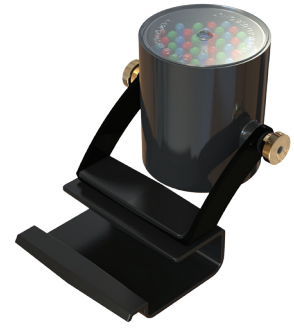

RGB LED

A CUSTOMIZED NIGHTTIME EXPERIENCE

- Packages include light fixtures, brackets, snap-on clips, power cord, waterproof disconnect caps, remote control, and RGB control panel
- 3- and 6-fixture kits available in multiple power cord lengths
- Runs on 24Vdc power