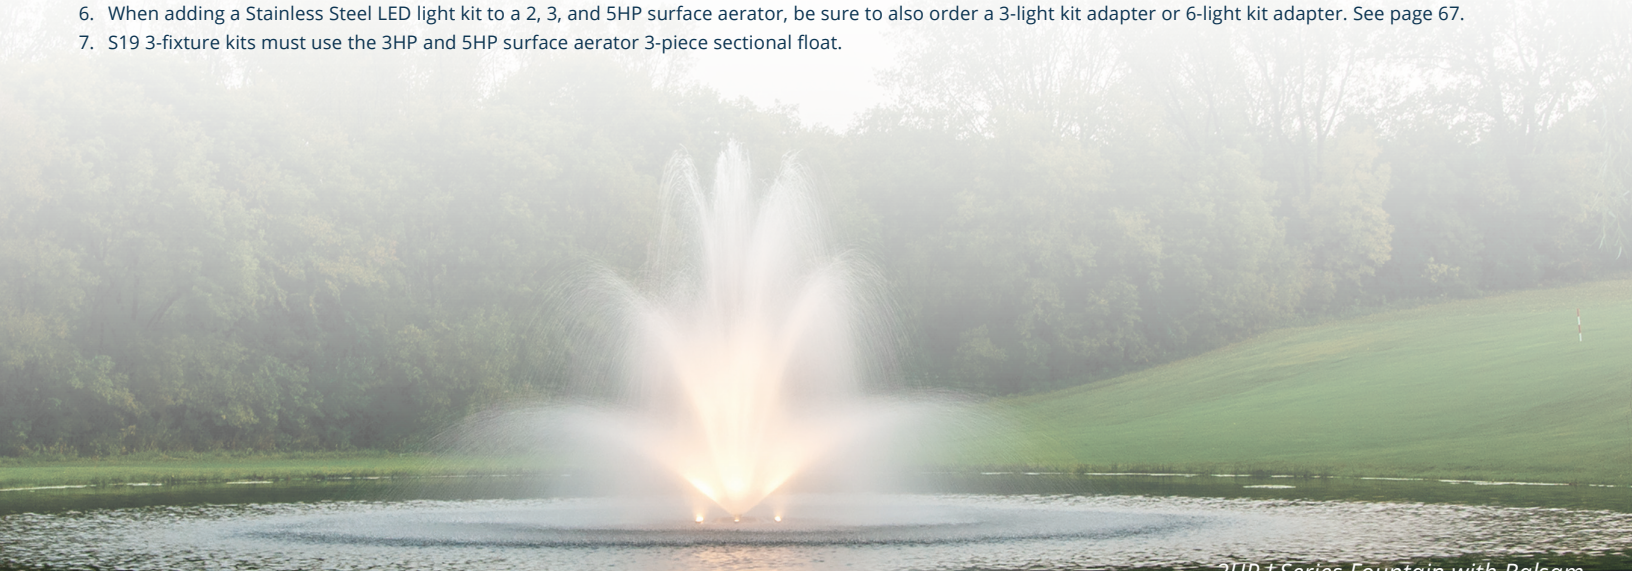

**Product Notes:**

1. See Lighting Selection Guide on page 23 for lighting recommendations per HP.
2. Fixtures are daisy-chained together for easy installation.
3. Quick disconnect is included on main power cord.
4. Protective cord sleeving included on each fixture. 3 ft. of sleeving included on main power cord(s).
5. Universal Lighting available for non-Kasco units. Contact Kasco for details.
6. When adding a Stainless Steel LED light kit to a 2, 3, and 5HP surface aerator, be sure to also order a 3-light kit adapter or 6-light kit adapter. See page 67.
7. S19 3-fixture kits must use the 3HP and 5HP surface aerator 3-piece sectional float.