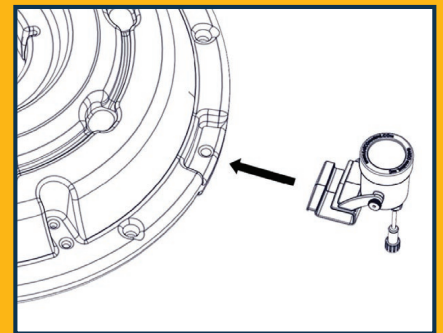

SNAP-ON LIGHT CLIPS

Snap-on clips included with RGB, Composite LED, and Stainless Steel LED systems.