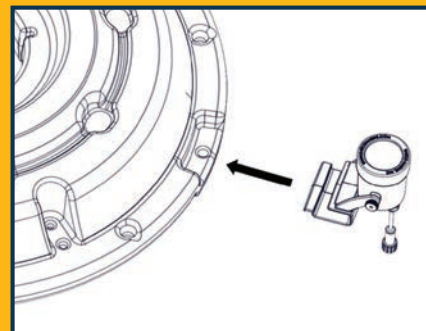

- 3-Fixture Kit - 1/2, 3/4, and 1HP
- 6-Fixture Kit - 2, 3, and 5HP

Stainless Steel LED

- 3-Fixture Kit - 2 and 3HP
- 6-Fixture Kit - 3, 5, and 7.5HP

SNAP-ON LIGHT CLIPS

Snap-on clips included with RGB, Composite LED, and Stainless Steel LED systems.