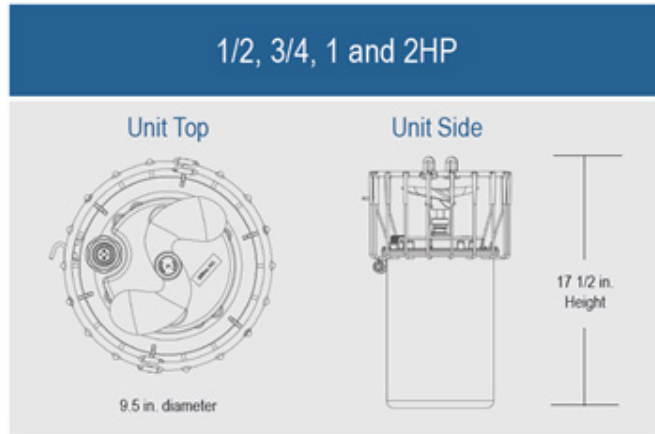

POWER CORD

- SJTOW or SJTOOW UL, CSA and NEC approved underwater rated cable
- 3 wire cable
- Available in 50 ft., 75 ft., 100 ft., 150 ft., or 200 ft. cable lengths
- IP68 submersible quick disconnect on 12AWG and larger cords
- Liquid-tight cord grip kits included

MOUNTING OPTIONS

- Floor, pipe and suspended mount options developed for elevated, ground, and irregularly shaped potable water applications
- For more detail, reference the mount specification sheet

UNIT DIMENSIONS