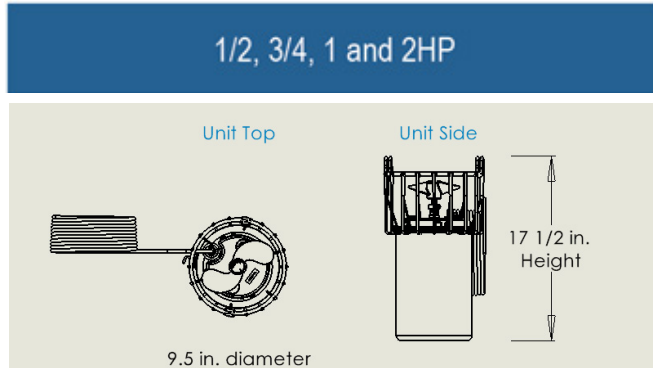

### POWER CORD

- SJTOW or SJTOOW UL, CSA and NEC approved underwater rated cable
- 3 wire cable
- Available in 50 ft. or 75 ft. cable lengths
- Liquid-tight cord grip kits included

### MOUNTING OPTIONS

- Floor, pipe and suspended mount options developed for elevated, ground, and irregularly shaped potable water applications
- For more detail, reference the mount specification sheet

### UNIT DIMENSIONS