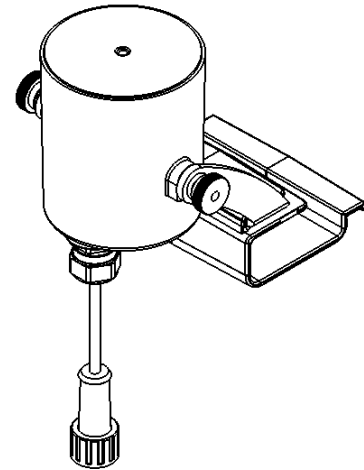

WATERGLOW LIGHTING

RGBC5 COMPOSITE LIGHTING

OVERVIEW

- Composite 3, 4, or 6 RGB fixture kit
- RGB lighting controller and remote
- Mounting brackets, hardware & snap-on clips
- Saltwater compatible
- Packaged for easy installation and convenient shipping
- Change lighting color with the touch of a button
- Select from 9 static colors or one of three transitions
- Music mode syncs color transitions to music
- 2-year warranty

FIXTURES

- 24Vdc powered
- Ultrasonically welded thermoplastic fixtures
- 5-watt potted RGB LED driver and board in each fixture
- Built-in thermal overload
- Clear plastic light window
- IP68 connector
- Flex sleeving on each fixture

POWER CABLE

- Integrated splitter to allow for single cord back to power source
- 6-light kits have two power cords with three fixtures each
- 6' flex sleeving protection
- Optional Quick Disconnect available
- UL, CSA, & NEC approved underwater-rated cable

RGB CONTROLLER

- 120V controller plugs into fountain/aerator controller
- Integrated microphone for music setting
- Option for 3.5mm-to-3.5mm audio cord for color changing based on music
- Includes battery-operated remote control for lighting

BRACKETS

- Coated stainless steel bracket
- Adjustable angling with thumb screws
- Includes hardware for mounting to snap-on clip
- 4-light kits include Universal bracket for mounting to non-Kasco brand floating fountains

SNAP-ON LIGHT CLIPS

- Molded thermoplastic attachment clips
- Easily snap onto light brackets and then onto molded float locations
- Enables easy installation and removal of lights on Kasco floats

RGB REMOTE

- Choose from one of nine static colors
- Three programs to transition between colors
- Five brightness levels
- Music option enables color changing in time with audio via 3.5mm jack or built-in microphone