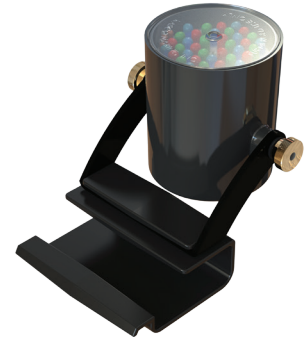

RGB LED

WATERGLOW LIGHTING

Kasco RGB Lighting Systems add vibrancy to evening water displays with exceptional colors, rhythmic patterns, and musical capabilities.

- Packages include light fixtures, brackets, snap-on clips, power cord, waterproof disconnect caps, remote control, and RGB control panel
- 3- and 6-fixture kits available in multiple power cord lengths
- Runs on 24Vdc power

9 Vibrant Color Choices

Durable Composite Housings for Watertight Operation

Power Cord Lengths up to 400 ft.

5 Watts Per Fixture

2-Year Warranty

CORD LENGTH	50 FT	100 FT	150 FT	200 FT	250 FT	300 FT	400 FT
3-FIXTURE KITS (RECOMMENDED FOR 1/2 - 1HP UNITS)							
PART #	RGB3C5-050	RGB3C5-100	RGB3C5-150	RGB3C5-200	RGB3C5-250	RGB3C5-300	RGB3C5-400
MSRP	\$1,419	\$1,621	\$1,823	\$2,021	\$2,238	\$2,888	\$3,747
6-FIXTURE KITS (RECOMMENDED FOR 2 & 3HP UNITS)							
PART #	RGB6C5-050	RGB6C5-100	RGB6C5-150	RGB6C5-200	RGB6C5-250	RGB6C5-300	RGB6C5-400
MSRP	\$2,431	\$2,855	\$3,279	\$3,704	\$4,142	\$5,547	\$6,953

Product Notes:

1. Waterproof disconnect caps allow customers to leave the main power cord in the water when fixtures are pulled for maintenance or storage.
2. Main power cord does not have its own quick disconnect.
3. Protective cord sleeving included on each fixture. 3 ft. of sleeving included on main power cord(s).
4. 6-fixture kits ship with 2 power cords, each with 3 fixtures.
5. Universal Lighting available for non-Kasco units. Contact Kasco for details.

1HP Surface Aerator with RGB LED Light Kit