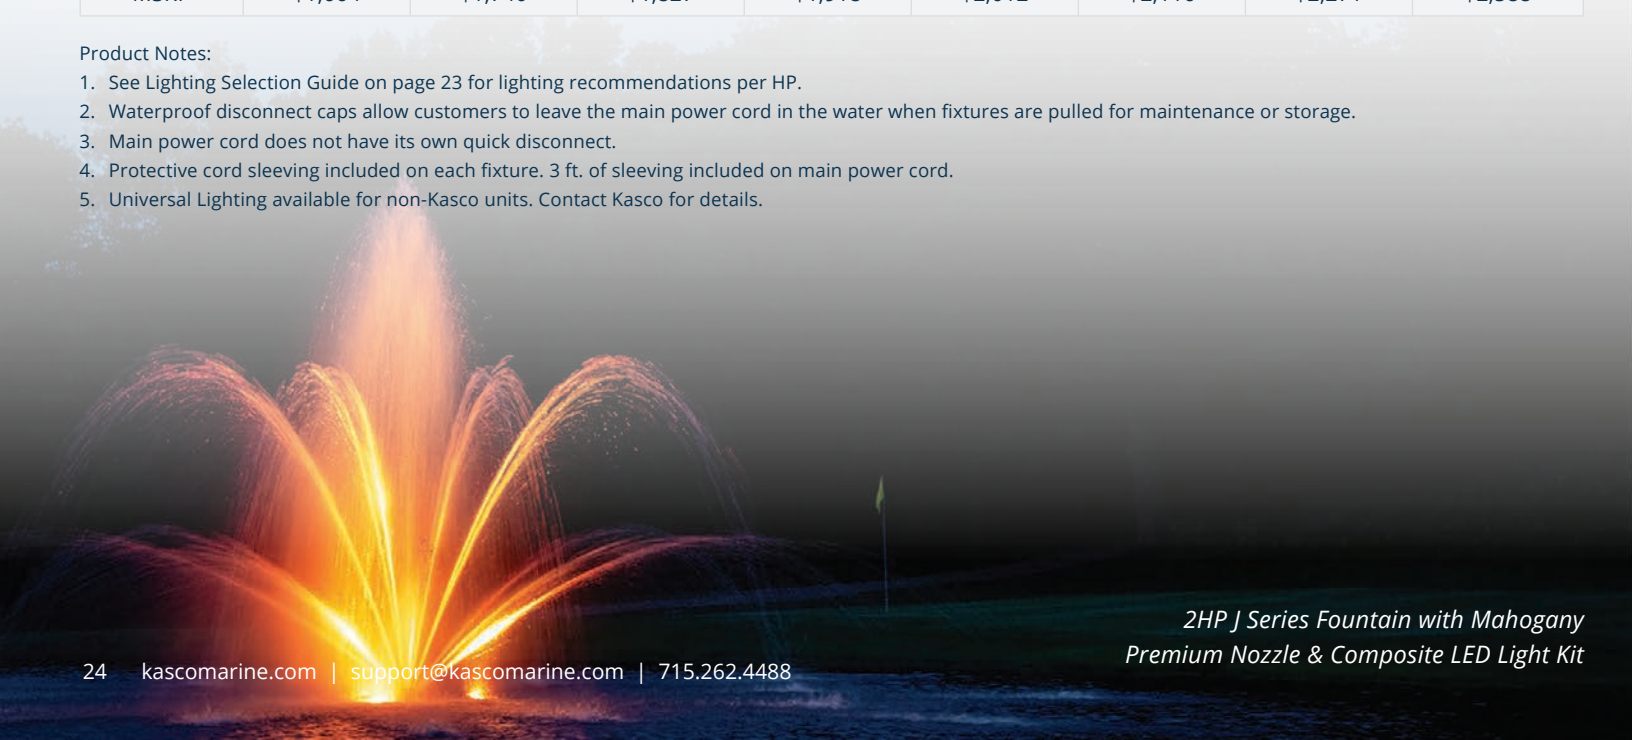

COMPOSITE LED

WATERGLOW LIGHTING

Kasco LED Lighting systems provide classic elegance and include 4 colored lenses to create the perfect illuminated display.

- Includes light fixtures, brackets, snap-on clips, power cord, waterproof disconnect caps, colored lenses, and lens caps
- 3- and 6-fixture kits available in multiple power cord lengths
- Runs on 120Vac power

Displays White and Includes Red, Green, Blue, and Amber Lenses

Durable Composite Fixtures for Watertight Operation

11 Watts and 910 Lumens Per Fixture

2-Year Warranty

CORD LENGTH	50 FT	100 FT	150 FT	200 FT	250 FT	300 FT	400 FT	500 FT
3-FIXTURE KITS								
PART #	LED3C11-050	LED3C11-100	LED3C11-150	LED3C11-200	LED3C11-250	LED3C11-300	LED3C11-400	LED3C11-500
MSRP	\$878	\$968	\$1,050	\$1,143	\$1,264	\$1,345	\$1,478	\$2,029
6-FIXTURE KITS								
PART #	LED6C11-050	LED6C11-100	LED6C11-150	LED6C11-200	LED6C11-250	LED6C11-300	LED6C11-400	LED6C11-500
MSRP	\$1,664	\$1,740	\$1,827	\$1,918	\$2,012	\$2,116	\$2,271	\$2,588

Product Notes:

1. See Lighting Selection Guide on page 23 for lighting recommendations per HP.
2. Waterproof disconnect caps allow customers to leave the main power cord in the water when fixtures are pulled for maintenance or storage.
3. Main power cord does not have its own quick disconnect.
4. Protective cord sleeving included on each fixture. 3 ft. of sleeving included on main power cord.
5. Universal Lighting available for non-Kasco units. Contact Kasco for details.